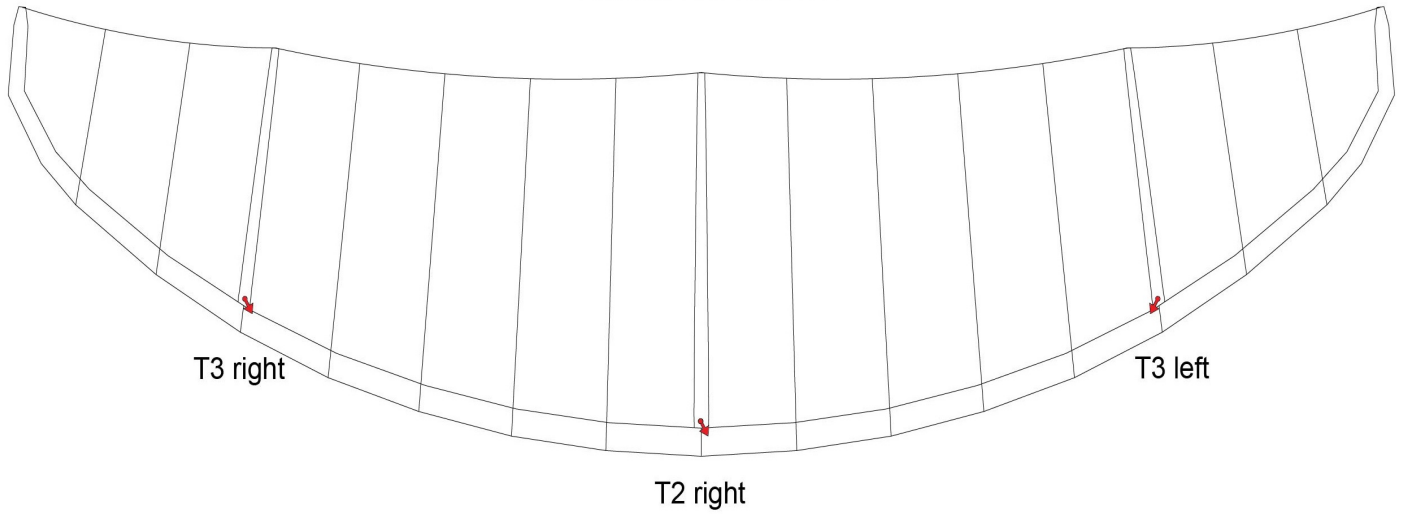

HL and A SERIES UNIVERSAL STRUT BLADDERS 2021 – 2023

3 STRUT KITES
ROAM FLITE CRAVE

Note - right or left refers to the direction that the valve is pointing when the kite is viewed in this position

5 STRUT KITES
RISE

Note - right or left refers to the direction that the valve is pointing when the kite is viewed in this position

2022 CRAVE HL SERIES / 2023 CRAVE A SERIES

5 – T2 D right

5 – T3 A right/ left

6 – T2 D right