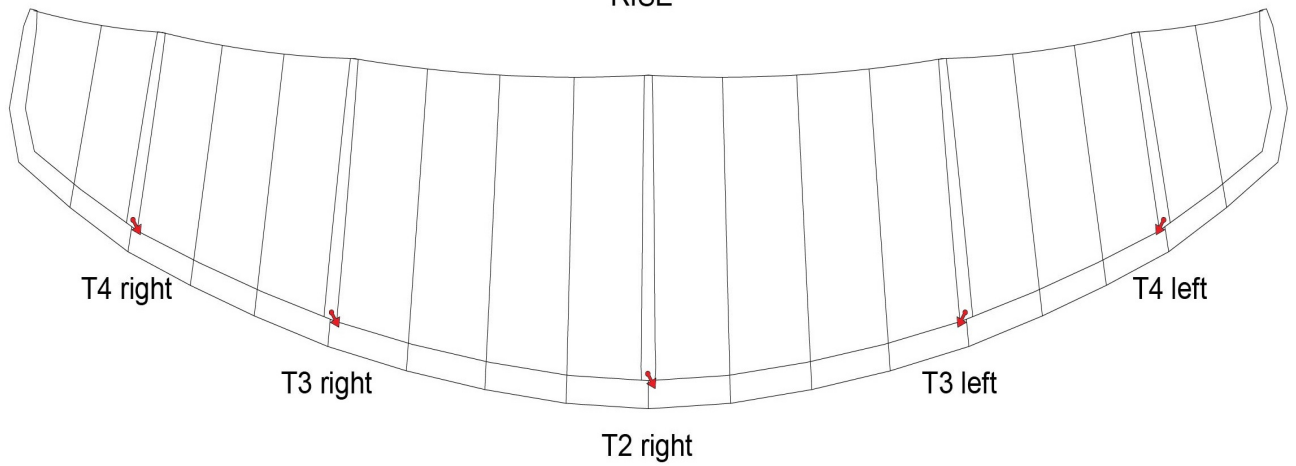

HL and A SERIES UNIVERSAL STRUT BLADDERS 2021 – 2023

3 STRUT KITES
ROAM FLITE CRAVE

Note - right or left refers to the direction that the valve is pointing when the kite is viewed in this position

5 STRUT KITES
RISE

Note - right or left refers to the direction that the valve is pointing when the kite is viewed in this position

2022 CRAVE HL SERIES / 2023 CRAVE A SERIES

5 – T2 D right

5 – T3 A right/ left

6 – T2 D right